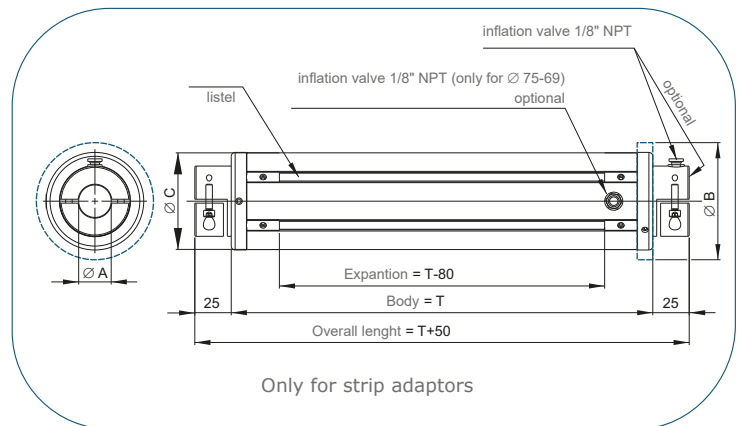

### STRIP AND RUBBER CORE ADAPTORS

Pneumatic adaptors with strips that can be made to order, from a 3" diameter upwards.

The standard versions measure 3" and 6".

Pneumatic adaptors with rubber bands available in 3" and 12" versions.

Core	$\varnothing$ A		B	C	N. listels	Expansion max
	std	max				
70	25	30	79	69	6	75
76,2 (3")	25	40	79	75	6	80/81
101,6 (4")	50	60	108	98	6	104
150	74,4	80	155	148	9	154
152,4 (6")	74,4	80	155	150	9	156