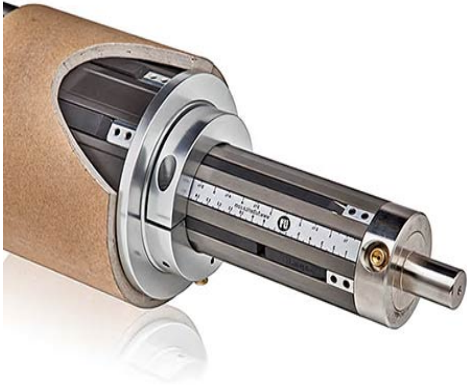

## ADAPTADORES PARA EJES EXPANSIBLES

### STRIP AND RUBBER CORE ADAPTORS

Pneumatic adaptors with strips that can be made to order, from a 3" diameter upwards.

The standard versions measure 3" and 6".

Pneumatic adaptors with rubber bands available in 3" and 12" versions.